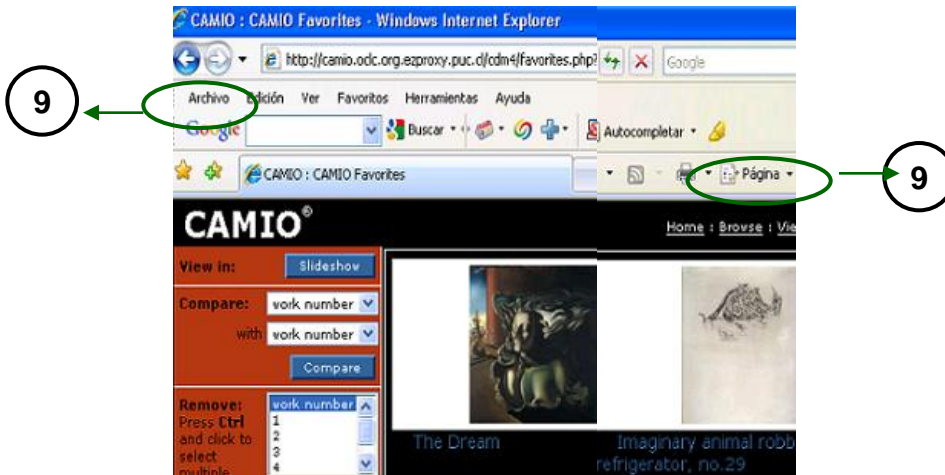

Guardar Imágenes

9. Para guardar la página como sitio web, diríjase a opción “**archivo**” o en su defecto a opción “**página**”. Todas estas opciones son entregadas por su explorador de internet.